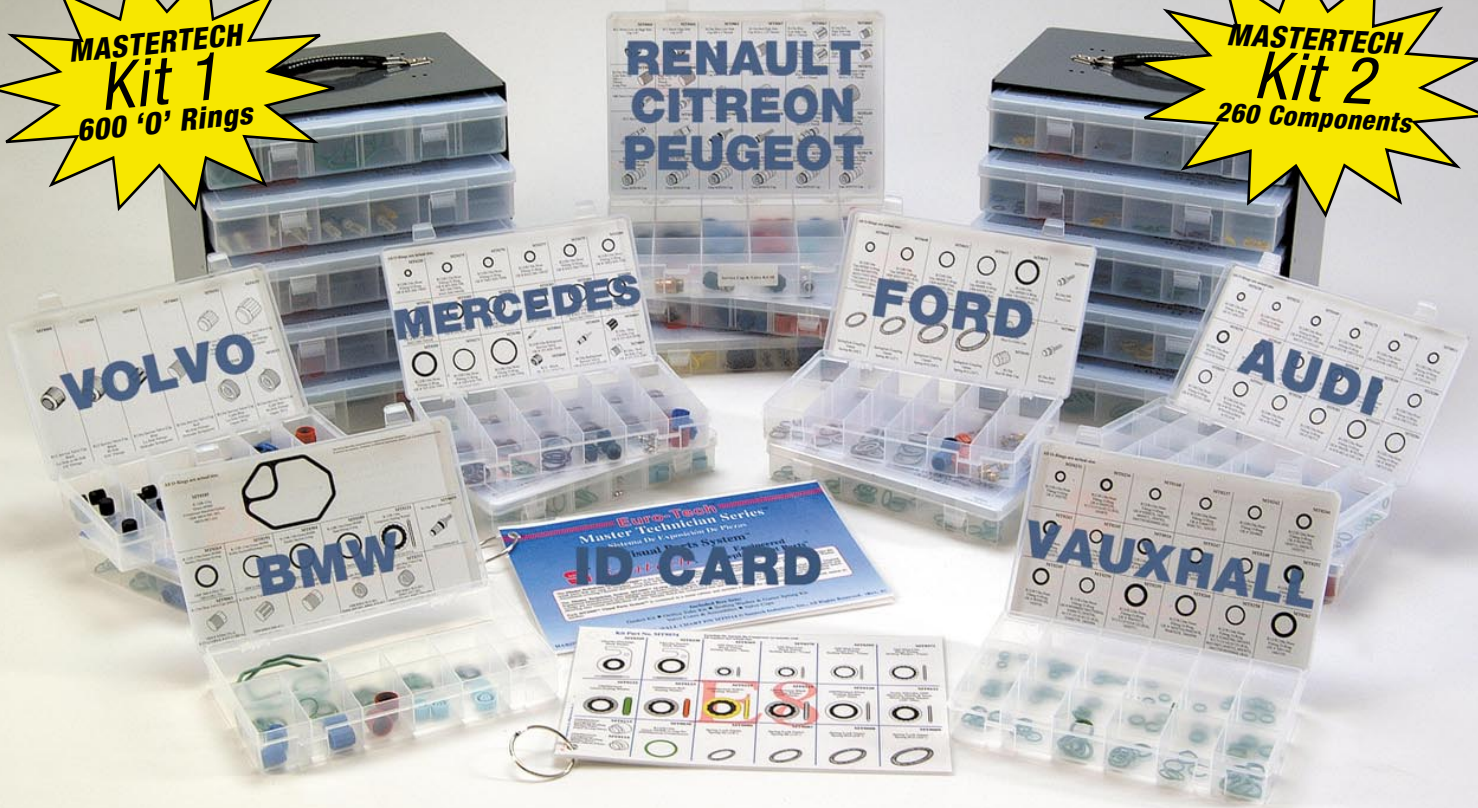

R12 - R134A CONVERSION KITS
 QUICKDETECT
 A/C CONSUMABLES
 VEHICLE SPECIFIC 'O' RING KITS
 UVVIEW LEAK DETECTION
 FLUSHING EQUIPMENT
 A/C SERVICE EQUIPMENT
 DIAGNOSTIC A/C TRAINING COURSE

NewProductRelease

VEHICLE SPECIFIC 'O' RING KITS

AIR CONDITIONING TOOLS & CONSUMABLES

**MASTERTECH
 Kit 1
 600 'O' Rings**

**MASTERTECH
 Kit 2
 260 Components**

ALL KITS AVAILABLE SEPARATE

VISUAL PARTS SYSTEM

Many 'O' Rings are dealer only purchases - not any more!

- OEM Sizes
- All Makes Program
- Vehicle Specific Kits
- Easy Identification Card
- Re-order Packs Available
- Universal Service Kits 1 & 2 Available
- OEM Part Number Cross Reference

FOR EASY IDENTIFICATION
 MATCH THE 'O' RING REQUIRED
 AGAINST THE FLIP CHART